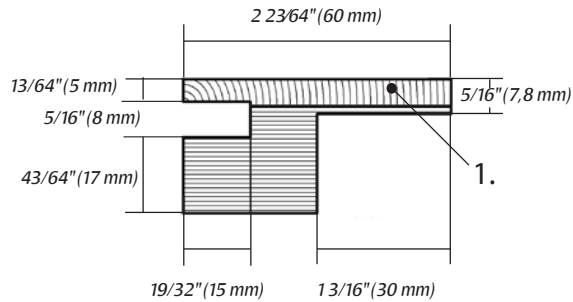

DOOR FRAME SPECIFICATIONS

M1

1. Hardwood Oak
2. Natural Oak Veneer
3. Multi-layer Core
4. Rubber Seal

JAMB

EXTENSION

L-CASING

CASING