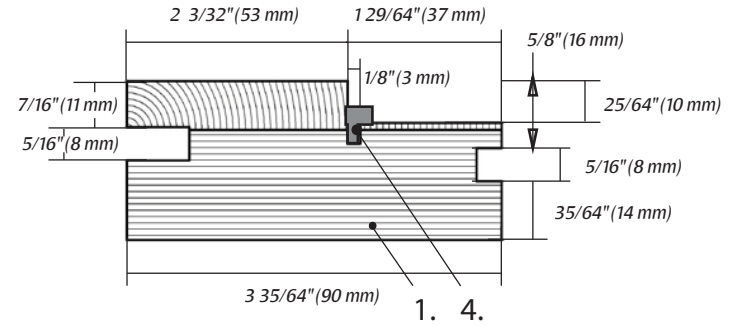

DOOR FRAME SPECIFICATIONS

M1

1. Hardwood Oak
2. Natural Oak Veneer
3. Multi-layer Core
4. Rubber Seal

JAMB

EXTENSION

L-CASING

CASING