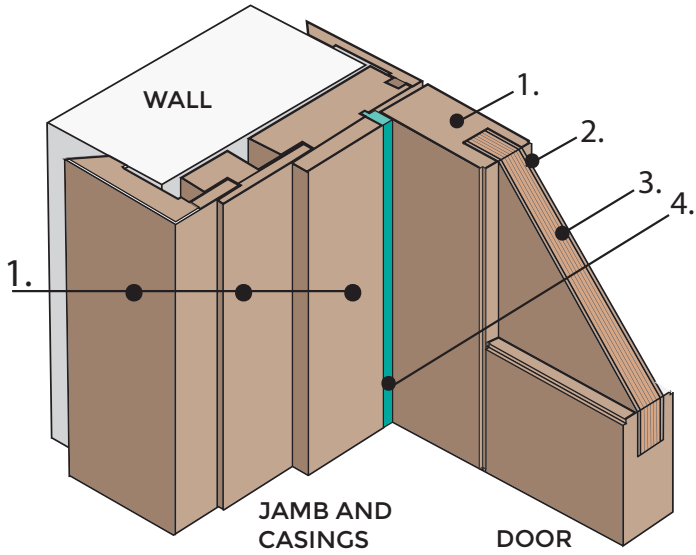

DOOR FRAME SPECIFICATIONS

M1

1. Hardwood Oak
2. Natural Oak Veneer
3. Multi-layer Core
4. Rubber Seal

JAMB

EXTENSION

L-CASING

CASING