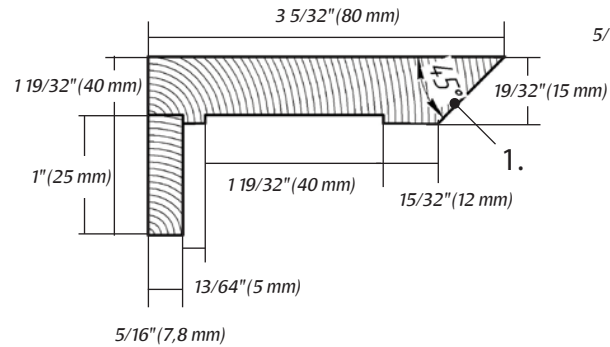

DOOR FRAME SPECIFICATIONS

M1

1. Hardwood Oak
2. Natural Oak Veneer
3. Multi-layer Core
4. Rubber Seal

JAMB

EXTENSION

L-CASING

CASING